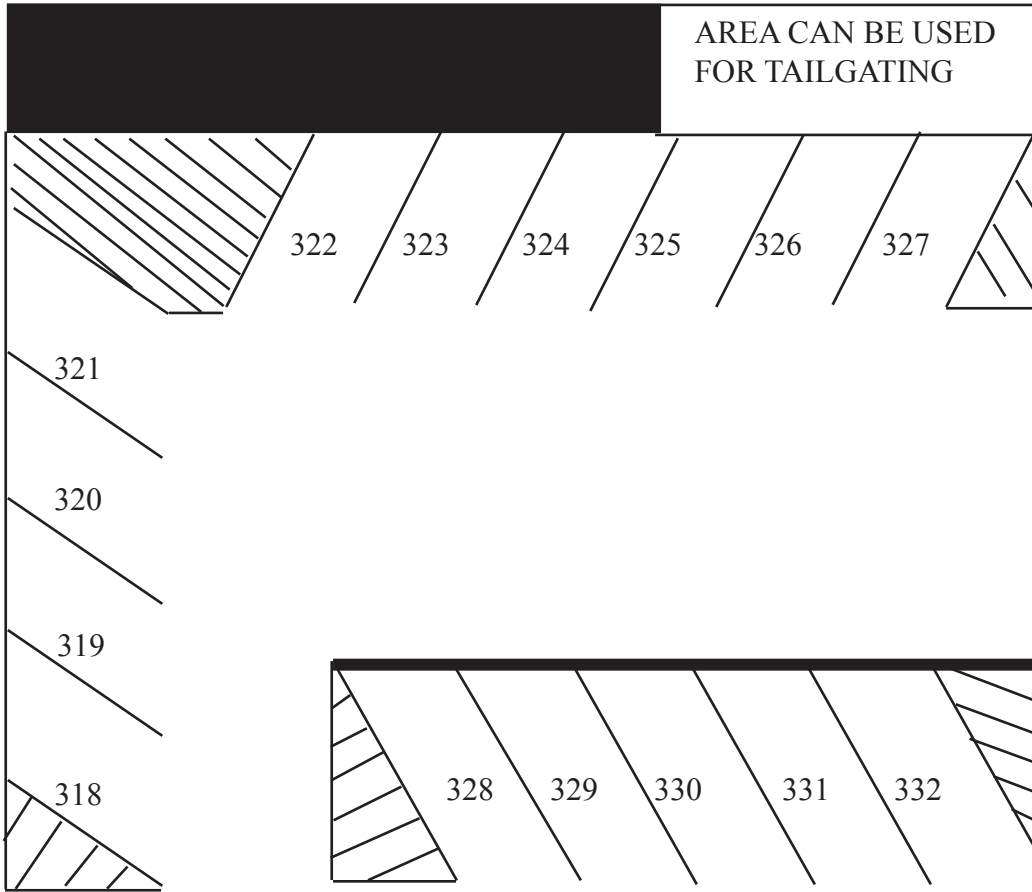

ROCKET END

SOUTH CAROLINA STATE FAIR
TAIL GATE UNDER THE ROCKET
AMERICRAFT-CANTEY BUILDING PARKING

ROADWAY NO PARKING

FIRE LANE NO PARKING

FIRE LANE NO PARKING

FIRE LANE NO PARKING

FIRE LANE NO PARKING

STADIUM END